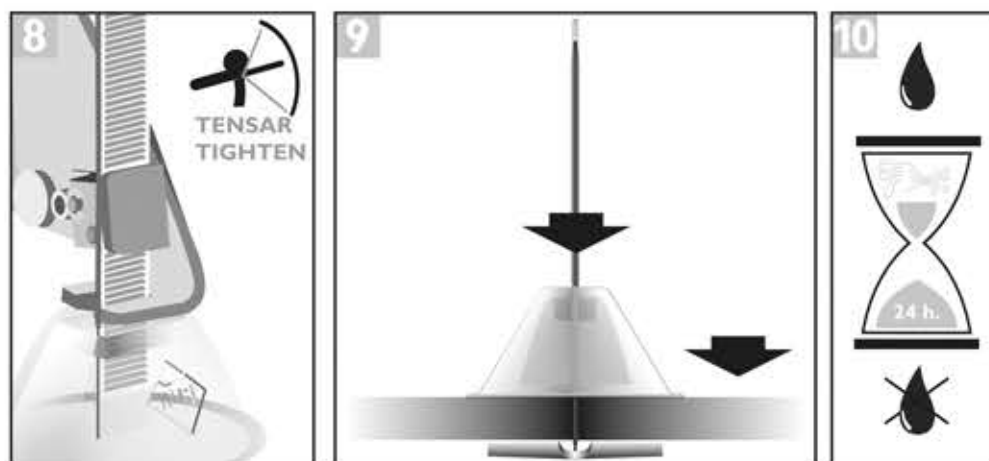

Ref.02164 V6

TILE LEVEL

INSTRUCCIONES DE USO INSTRUCTIONS FOR USE

GERMANS BOADA, S.A.
P.O. Box 14 • 08191 RUBI • SPAIN
www.rubi.com

MADE IN SPAIN

TILE LEVEL

TILE LEVEL