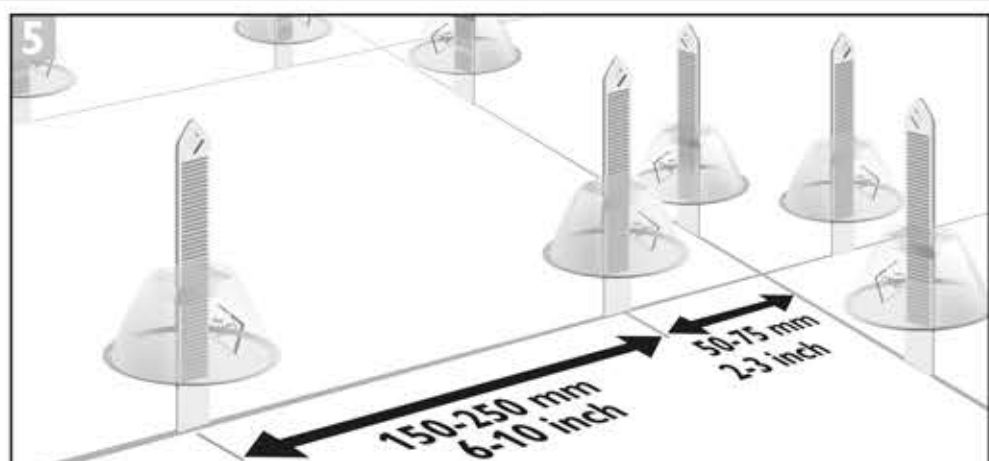

Ref.02164 V6

TILE LEVEL

INSTRUCCIONES DE USO INSTRUCTIONS FOR USE

GERMANS BOADA, S.A.
P.O. Box 14 • 08191 RUBI • SPAIN
www.rubi.com

MADE IN SPAIN

TILE LEVEL

TILE LEVEL