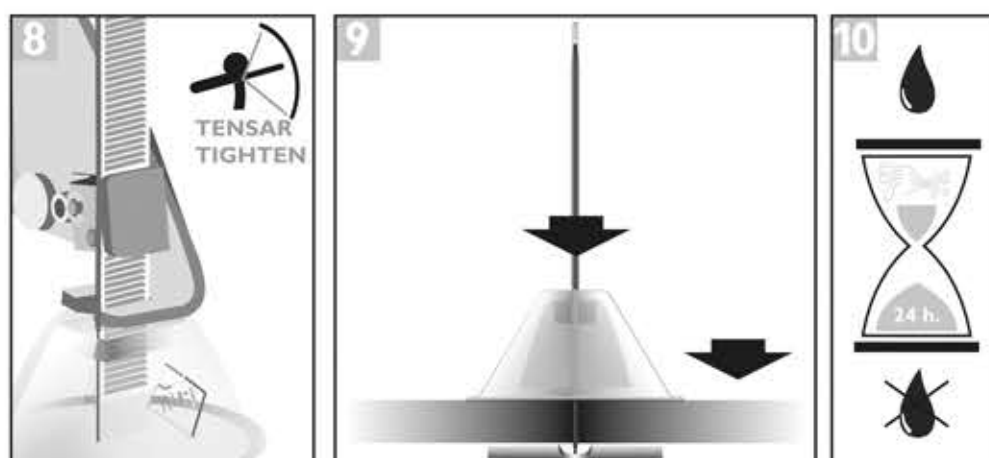

Ref.02164 V6

TILE LEVEL

INSTRUCCIONES DE USO INSTRUCTIONS FOR USE

GERMANS BOADA, S.A.
P.O. Box 14 • 08191 RUBI • SPAIN
www.rubi.com

MADE IN SPAIN

TILE LEVEL

TILE LEVEL