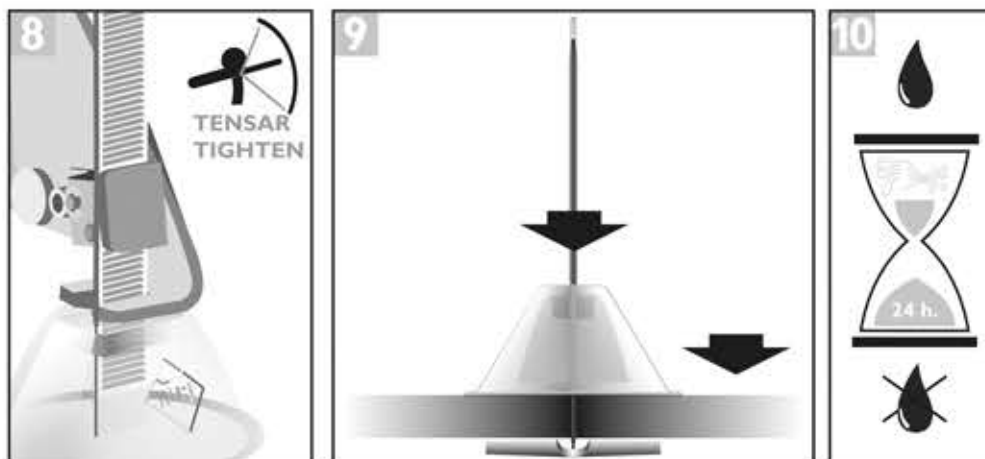

Ref.02164 V6

TILE LEVEL

INSTRUCCIONES DE USO INSTRUCTIONS FOR USE

GERMANS BOADA, S.A.
P.O. Box 14 • 08191 RUBI • SPAIN
www.rubi.com

MADE IN SPAIN

TILE LEVEL

TILE LEVEL